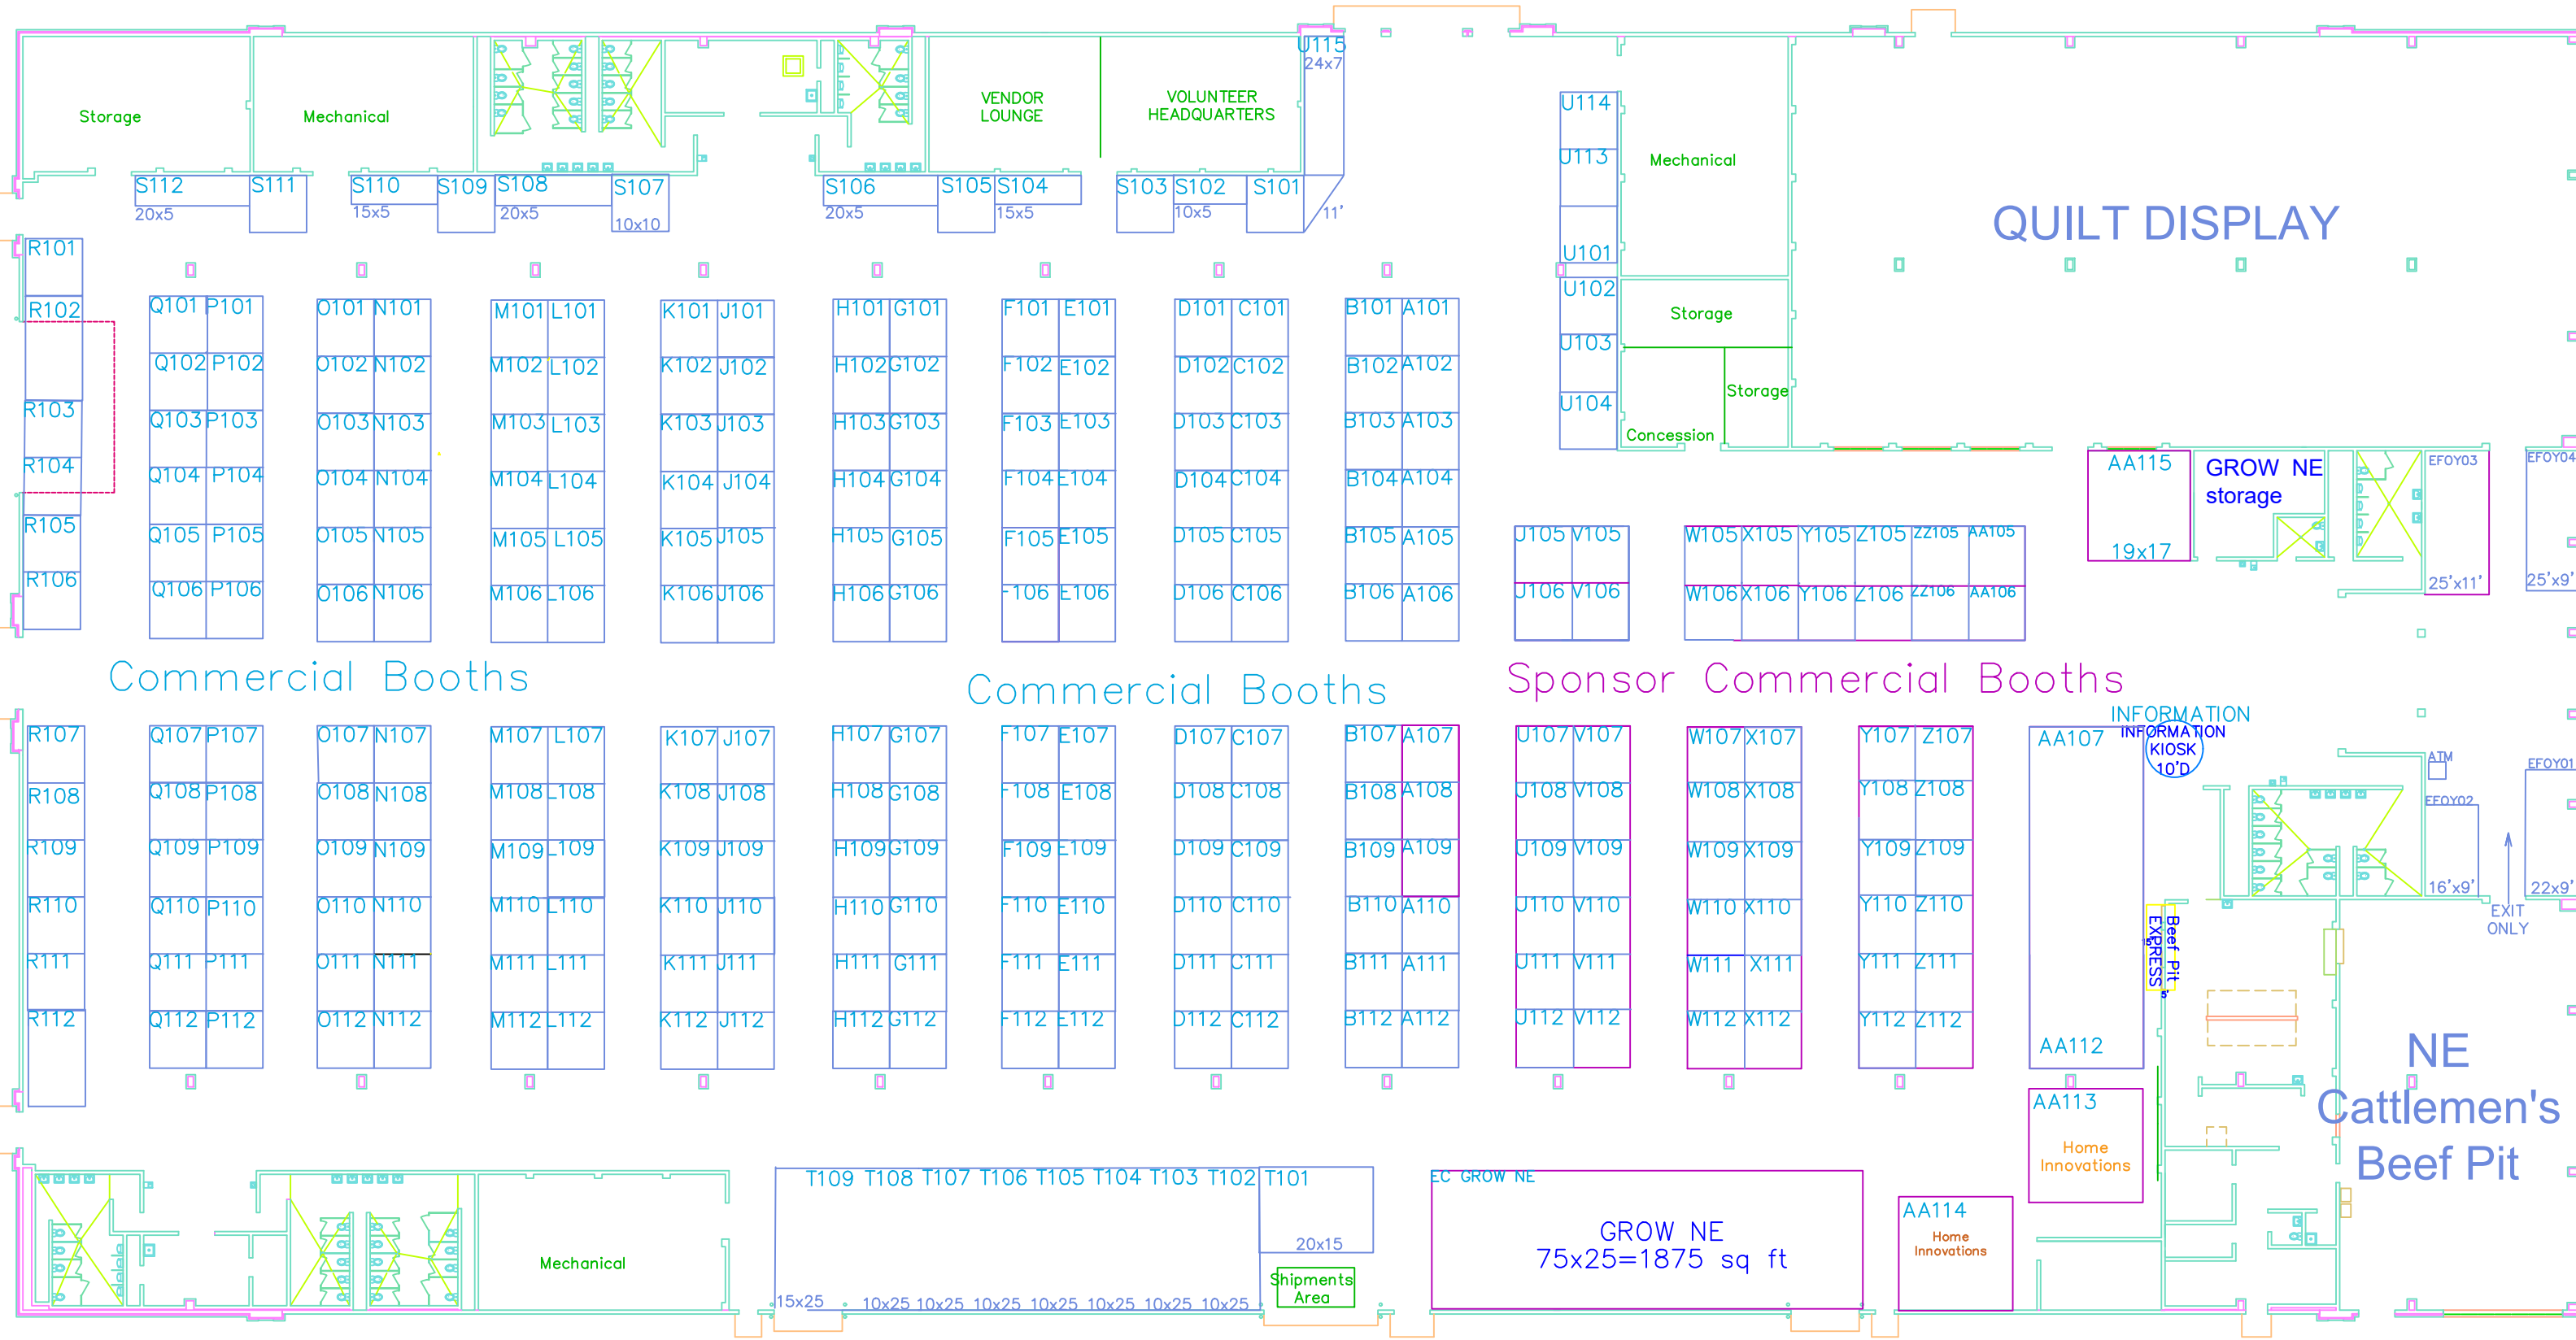

Nebraska State Fair – Pinnacle Bank EXPO CENTER: Commercial Booths, Sponsor Booths, Quilts, NE Cattlemen's Beef Pit

Commercial Booths

Commercial Booths

Sponsor Commercial Booths

QUILT DISPLAY

GROW NE storage

AA115
19x17

INFORMATION KIOSK
10'D

GROW NE
75x25=1875 sq ft

Home Innovations

Home Innovations

NE Cattlemen's Beef Pit