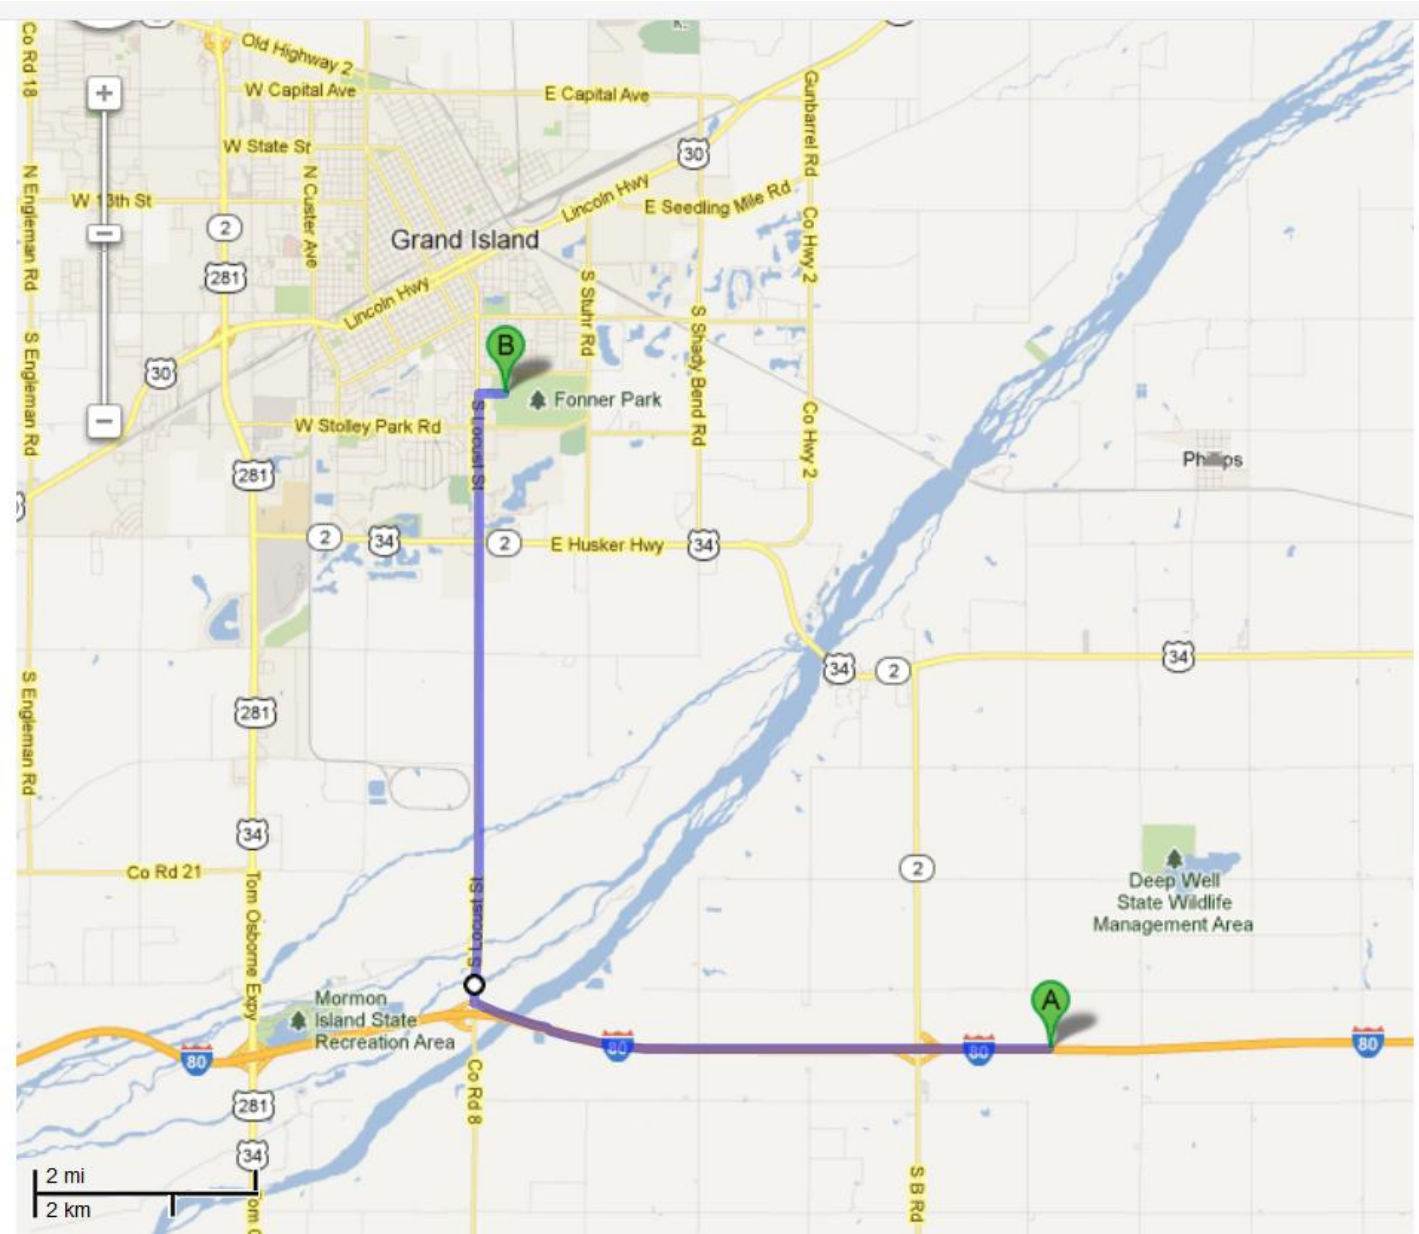

Westbound I-80

A I-80 W

- | | | |
|--|--|----------------------------|
| | 1. Head west on I-80 W
About 4 mins | go 4.5 mi
total 4.5 mi |
| | 2. Take exit 314 for Locust St toward Grand Island
About 1 min | go 0.7 mi
total 5.2 mi |
| | 3. Turn right onto Co Rd 8/S Locust St
Continue to follow S Locust St
About 10 mins | go 5.5 mi
total 10.7 mi |
| | 4. Turn right onto State Fair Boulevard
Restricted usage road
About 46 secs | go 0.2 mi
total 10.9 mi |

B Unknown road