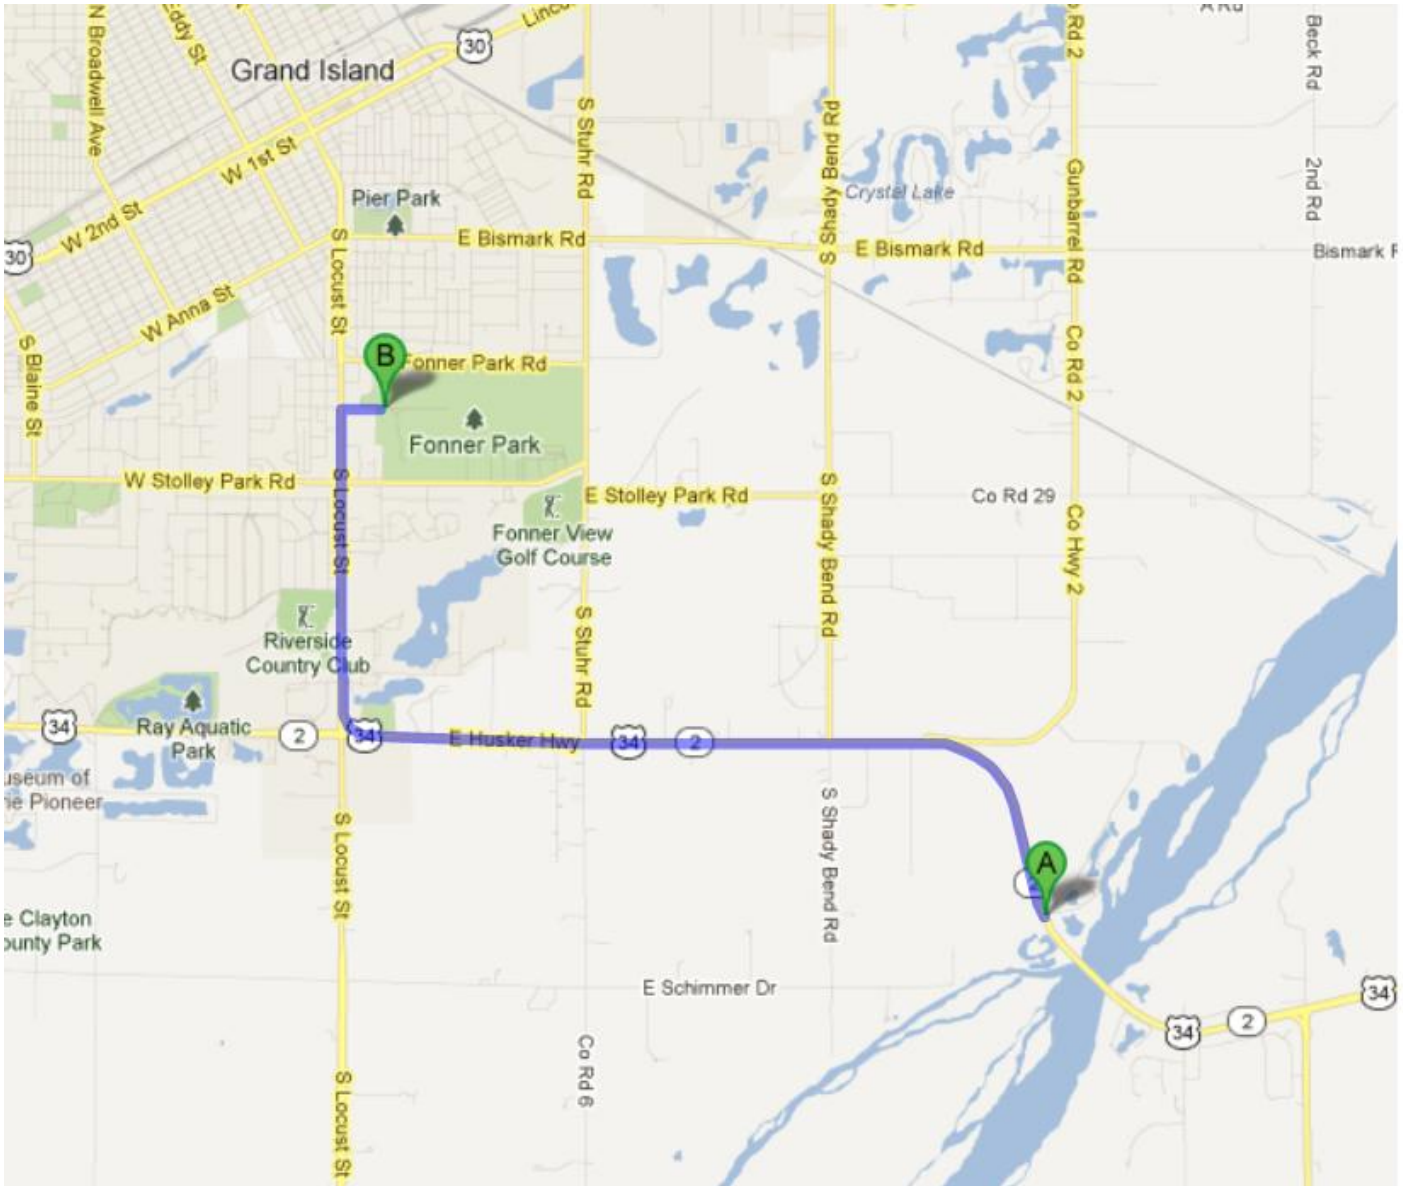

# Westbound Hwy 34 & 2

**A** NE-2 W/US-34 W

- |   |  |                           |
|---|--|---------------------------|
| <b>2</b>  | 1. Head <b>north</b> on <b>NE-2 W/US-34 W</b><br>About 4 mins                  | go 3.2 mi<br>total 3.2 mi |
|  | 2. Turn right onto <b>S Locust St</b><br>About 3 mins                          | go 1.4 mi<br>total 4.6 mi |
|  | 3. Turn right onto <b>State Fair Boulevard</b><br><b>Restricted usage road</b> | go 0.2 mi<br>total 4.8 mi |

**B** Unknown road