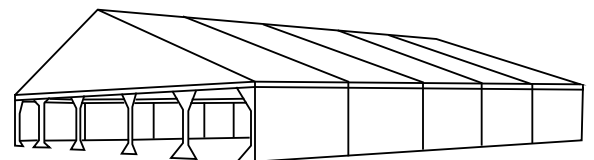

Gable Roof

To see photos visit our website at: www.lincolntent.com

*** LONGER TENTS AVAILABLE ***