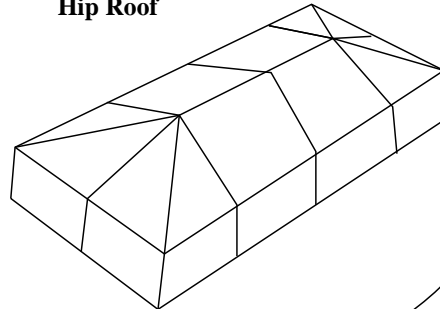

UNIQUE FRAME TENTS

No Center poles - White Tops and Walls.

20 X 20 with 7'6" Walls	$ 694.00
20 X 30 with 7'6" Walls	$ 960.00
20 X 40 with 7'6" Walls	$1279.00
20 X 50 with 7'6" Walls	$1599.00
20 X 60 with 7'6" Walls	$1919.00
30 X 30 with 7'6" Walls	$1443.00
30 X 45 with 7'6" Walls	$2159.00
30 X 60 with 7'6" Walls	$2879.00

Hip Roof

Tension Top