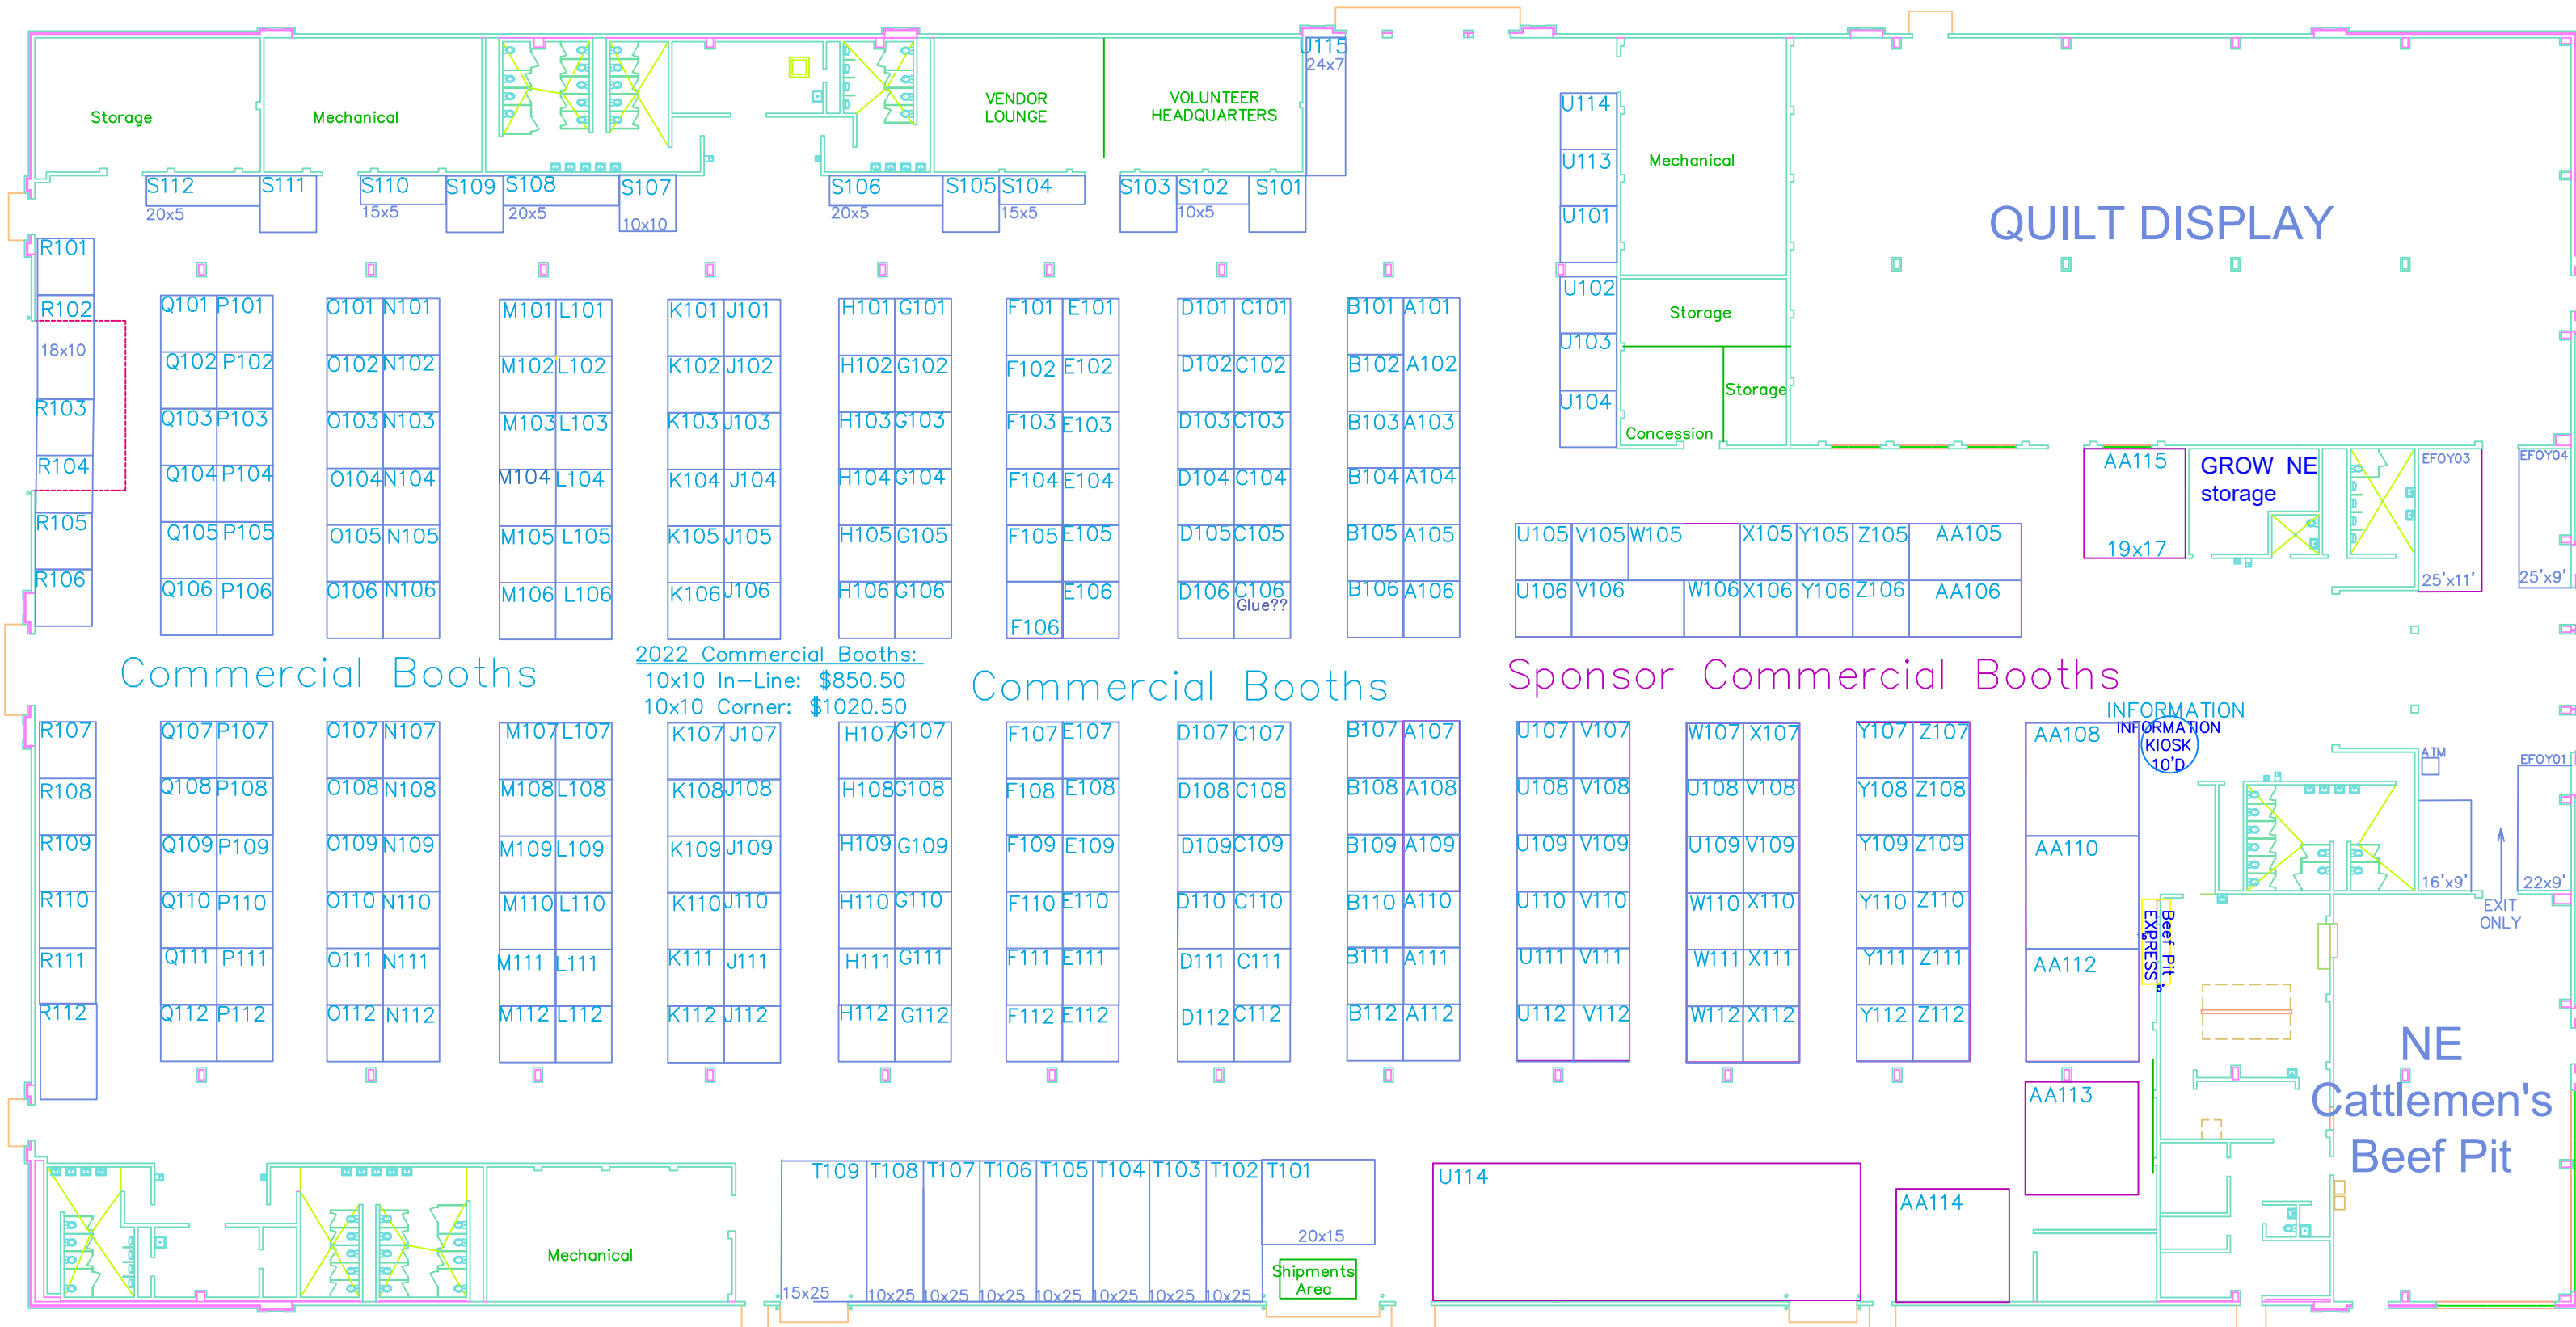

2022 Nebraska State Fair – Pinnacle Bank EXPO CENTER: Commercial Booths, Sponsor Booths, Quilts, NE Cattlemen's Beef Pit

Commercial Booths

2022 Commercial Booths:
10x10 In-Line: \$850.50
10x10 Corner: \$1020.50

Commercial Booths

Sponsor Commercial Booths

NE Cattlemen's Beef Pit