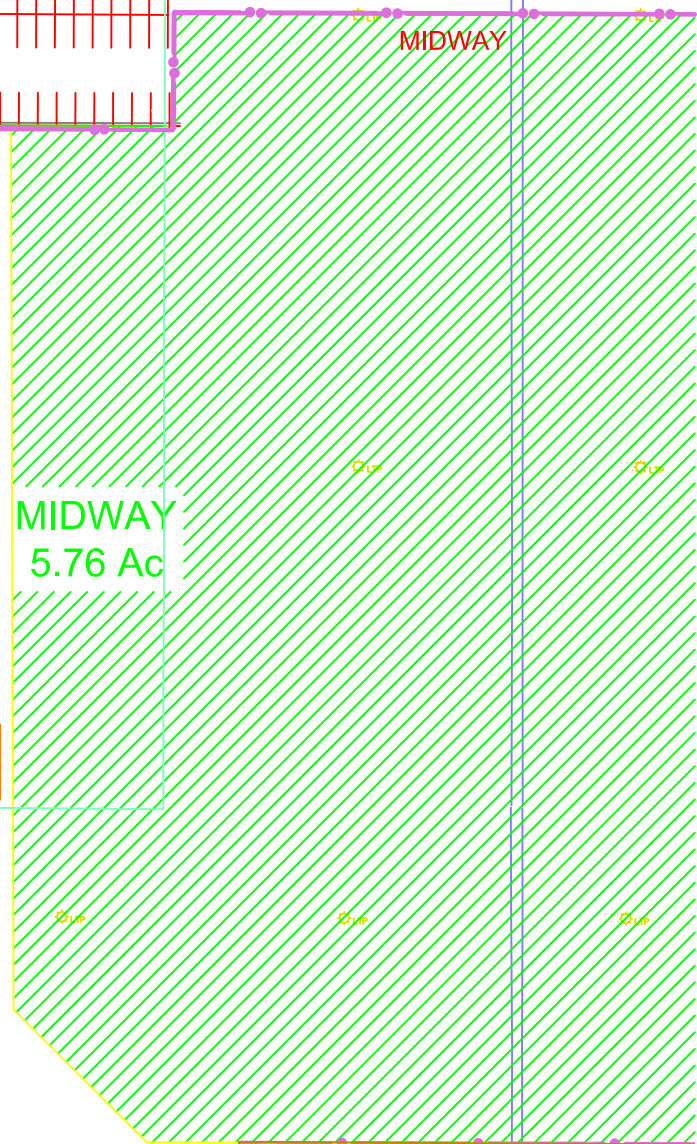

# 4-H/FFA/Commercial BUILDING

Heartland Events Center (HEC)