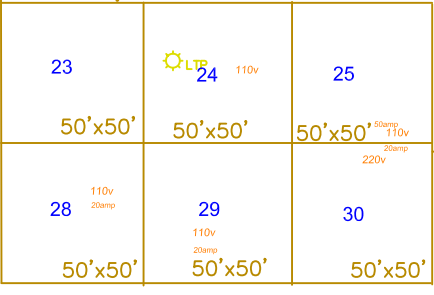

Market Place Ag Equip (MPA)