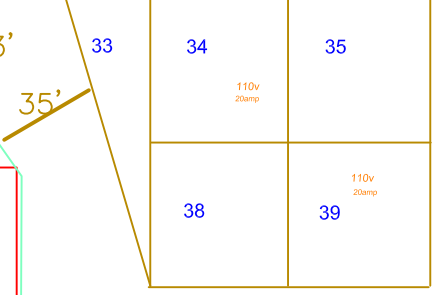

SHEEP BARN

LIVESTOCK ARENA

CATTLE BARN

SWINE BARN

Whole Square
225' x 225'

Market Place (MP)

Market Place (MP)

Market Place (MP)

Market Place (MP)

Market Place (MP)

Market Place (MP) 50' MAIN AISLE

Market Place Ag Equip (MPA)

Market Place Ag Equip (MPA)

Market Place Ag Equip (MPA)

Market Place Ag Equip (MPA)

Market Place Ag Equip (MPA)