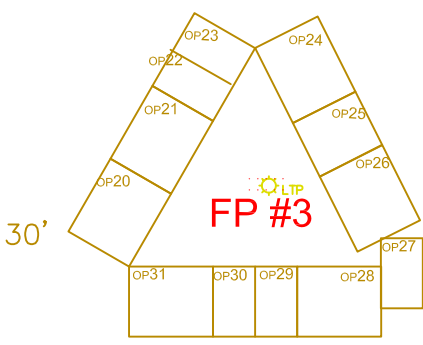

SHEEP BARN

LIVESTOCK ARENA

CATTLE BARN

SWINE BARN

Whole Square
225' x 225'

Market Place (MP)

Market Place (MP)

Market Place (MP)

Market Place (MP)

Market Place (MP)

Market Place (MP) 50' MAIN AISLE

Market Place Ag Equip (MPA)

Market Place Ag Equip (MPA)

Market Place Ag Equip (MPA)

Market Place Ag Equip (MPA)

Market Place Ag Equip (MPA)