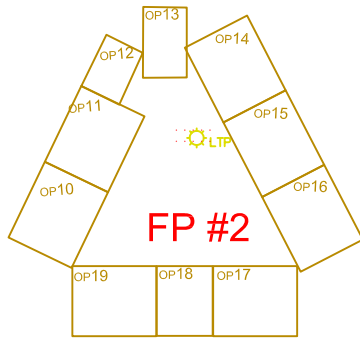

SHEEP BARN

LIVESTOCK ARENA

CATTLE BARN

SWINE BARN

Whole Square
225' x 225'

Market Place (MP)

Market Place (MP)

Market Place (MP)

Market Place (MP)

Market Place (MP)

Market Place (MP) 50' MAIN AISLE

Market Place Ag Equip (MPA)

Market Place Ag Equip (MPA)

Market Place Ag Equip (MPA)

Market Place Ag Equip (MPA)

Market Place Ag Equip (MPA)