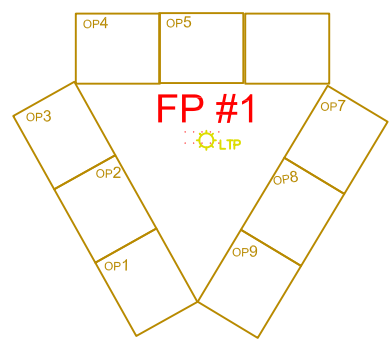

SHEEP BARN

LIVESTOCK ARENA

CATTLE BARN

SWINE BARN

Whole Square
225' x 225'

Market Place (MP)

Market Place (MP)

Market Place (MP)

Market Place (MP)

Market Place (MP)

Market Place (MP) 50' MAIN AISLE

Market Place Ag Equip (MPA)

Market Place Ag Equip (MPA)

Market Place Ag Equip (MPA)

Market Place Ag Equip (MPA)

Market Place Ag Equip (MPA)